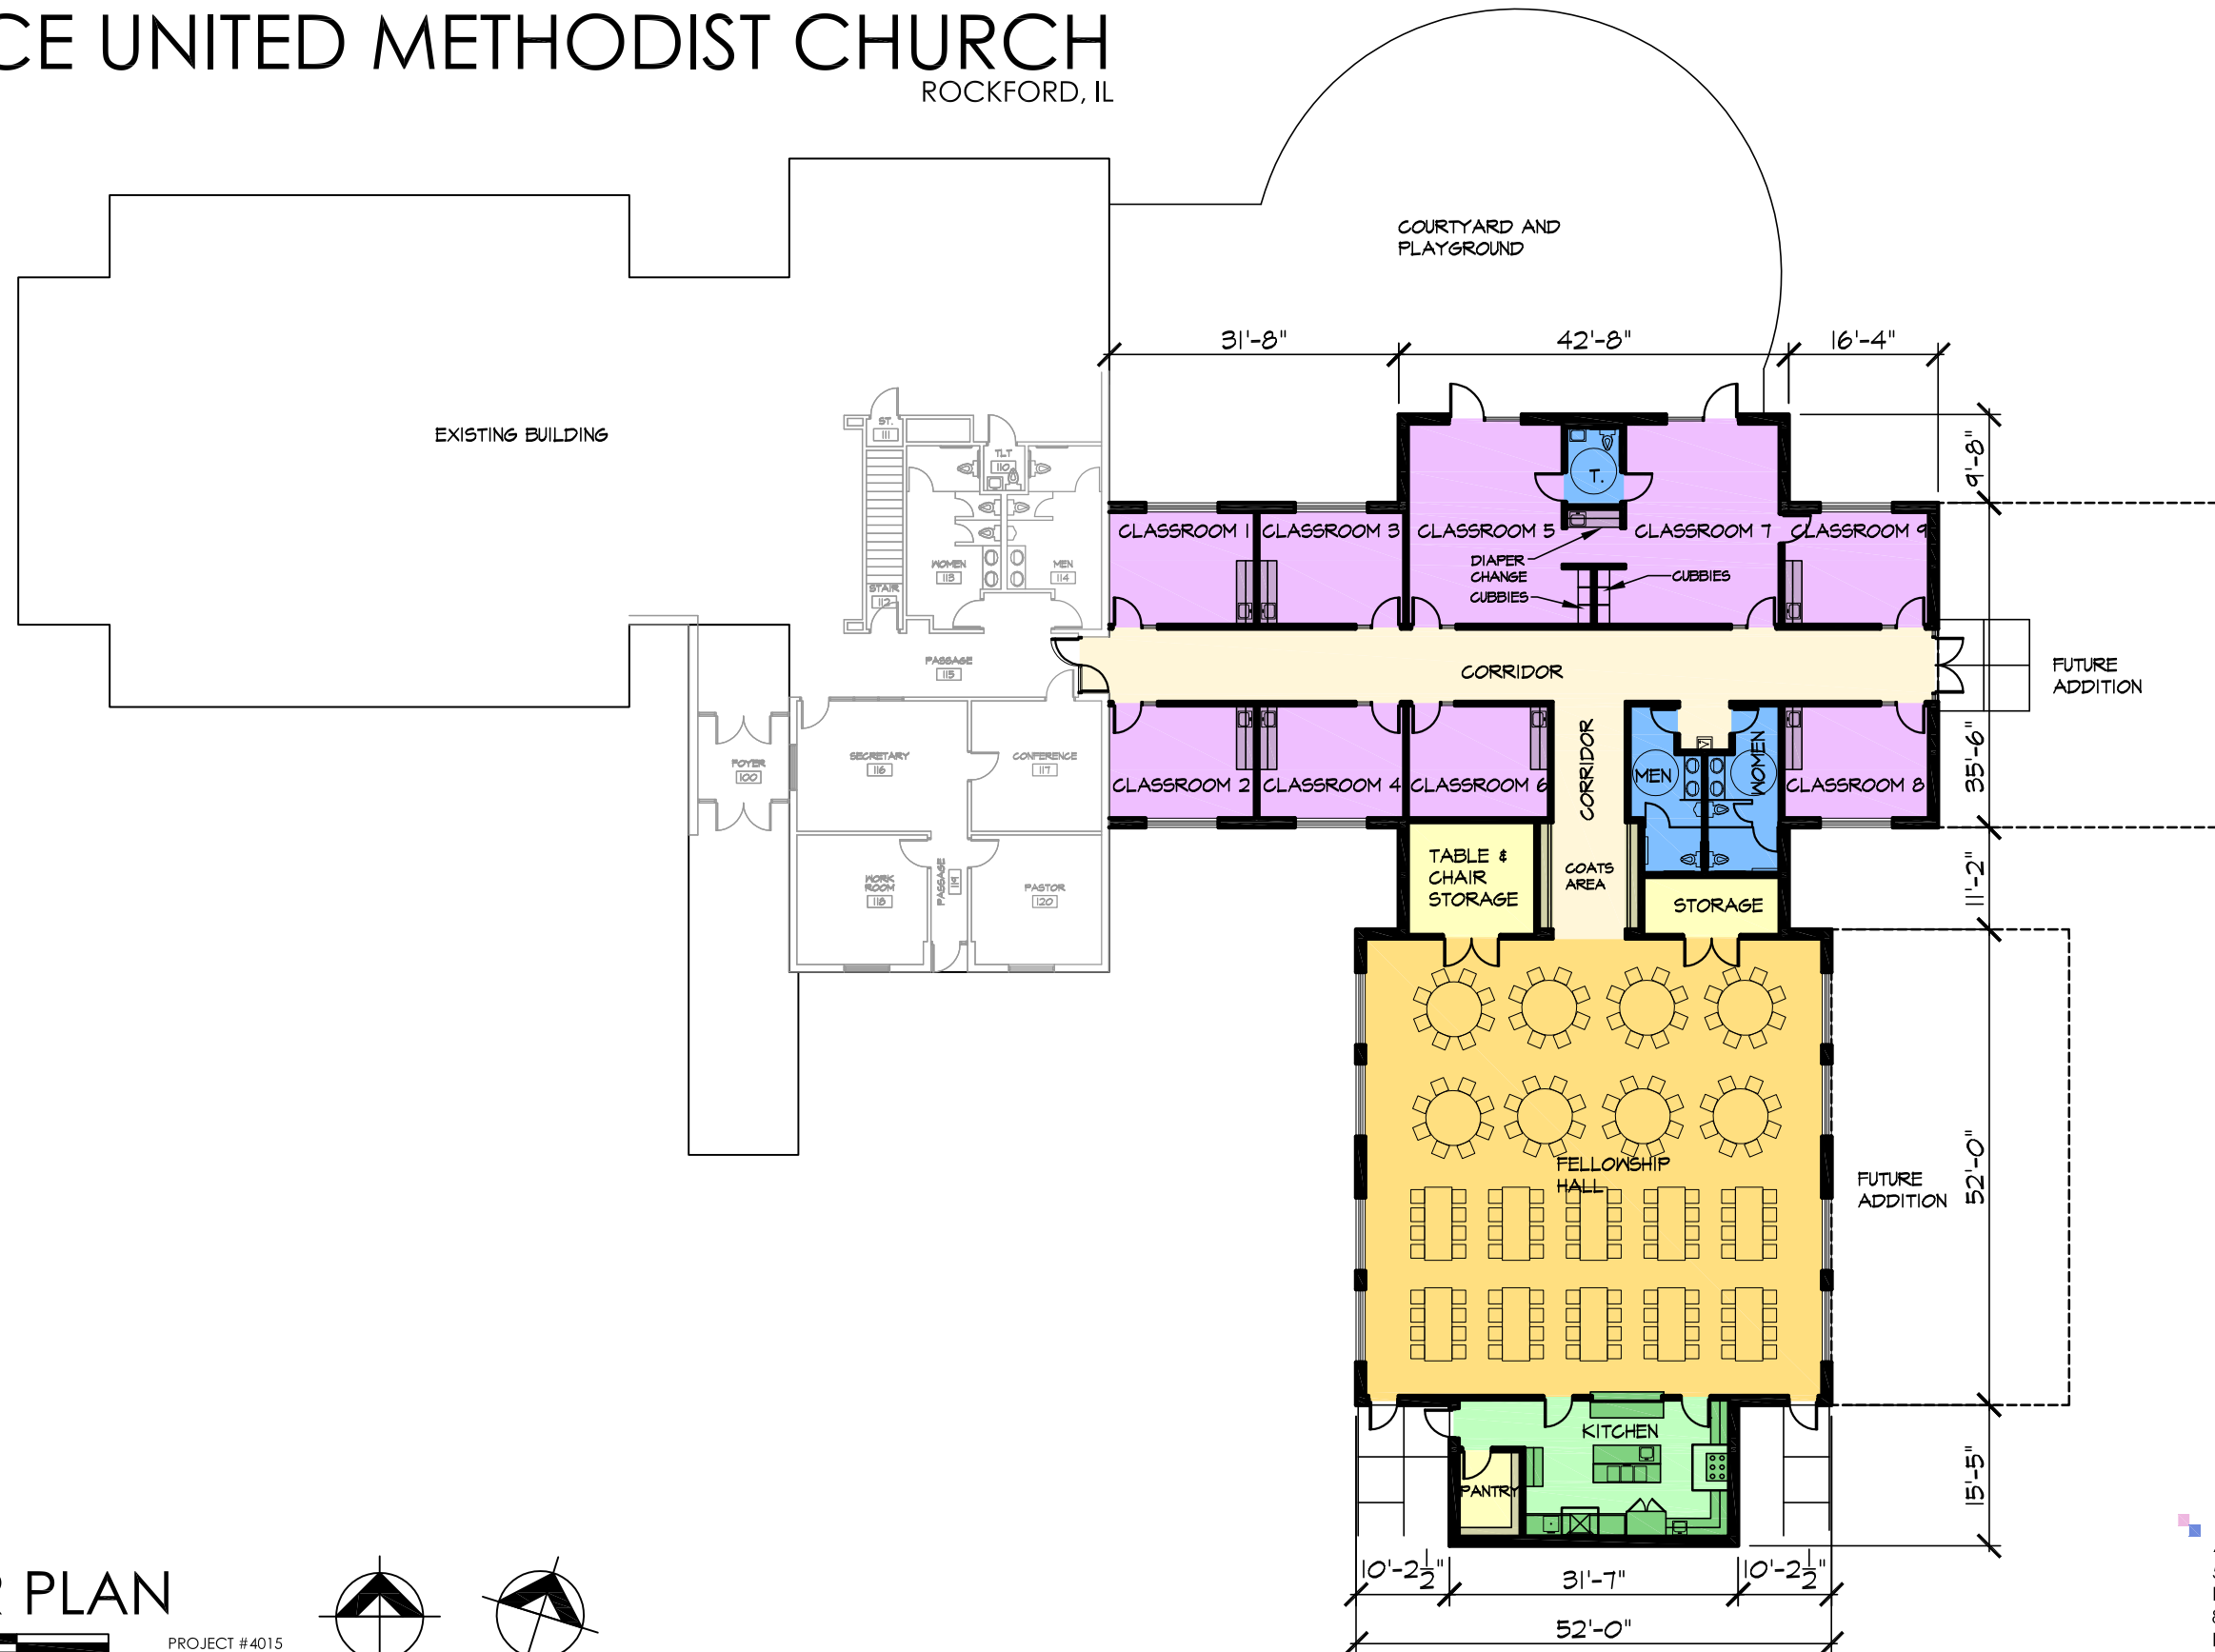

GRACE UNITED METHODIST CHURCH

ROCKFORD, IL

FLOOR PLAN

1"=20'-0"
 0' 10' 20'

PROJECT #4015

APRIL 12, 2006

PROJECT NORTH

TRUE NORTH