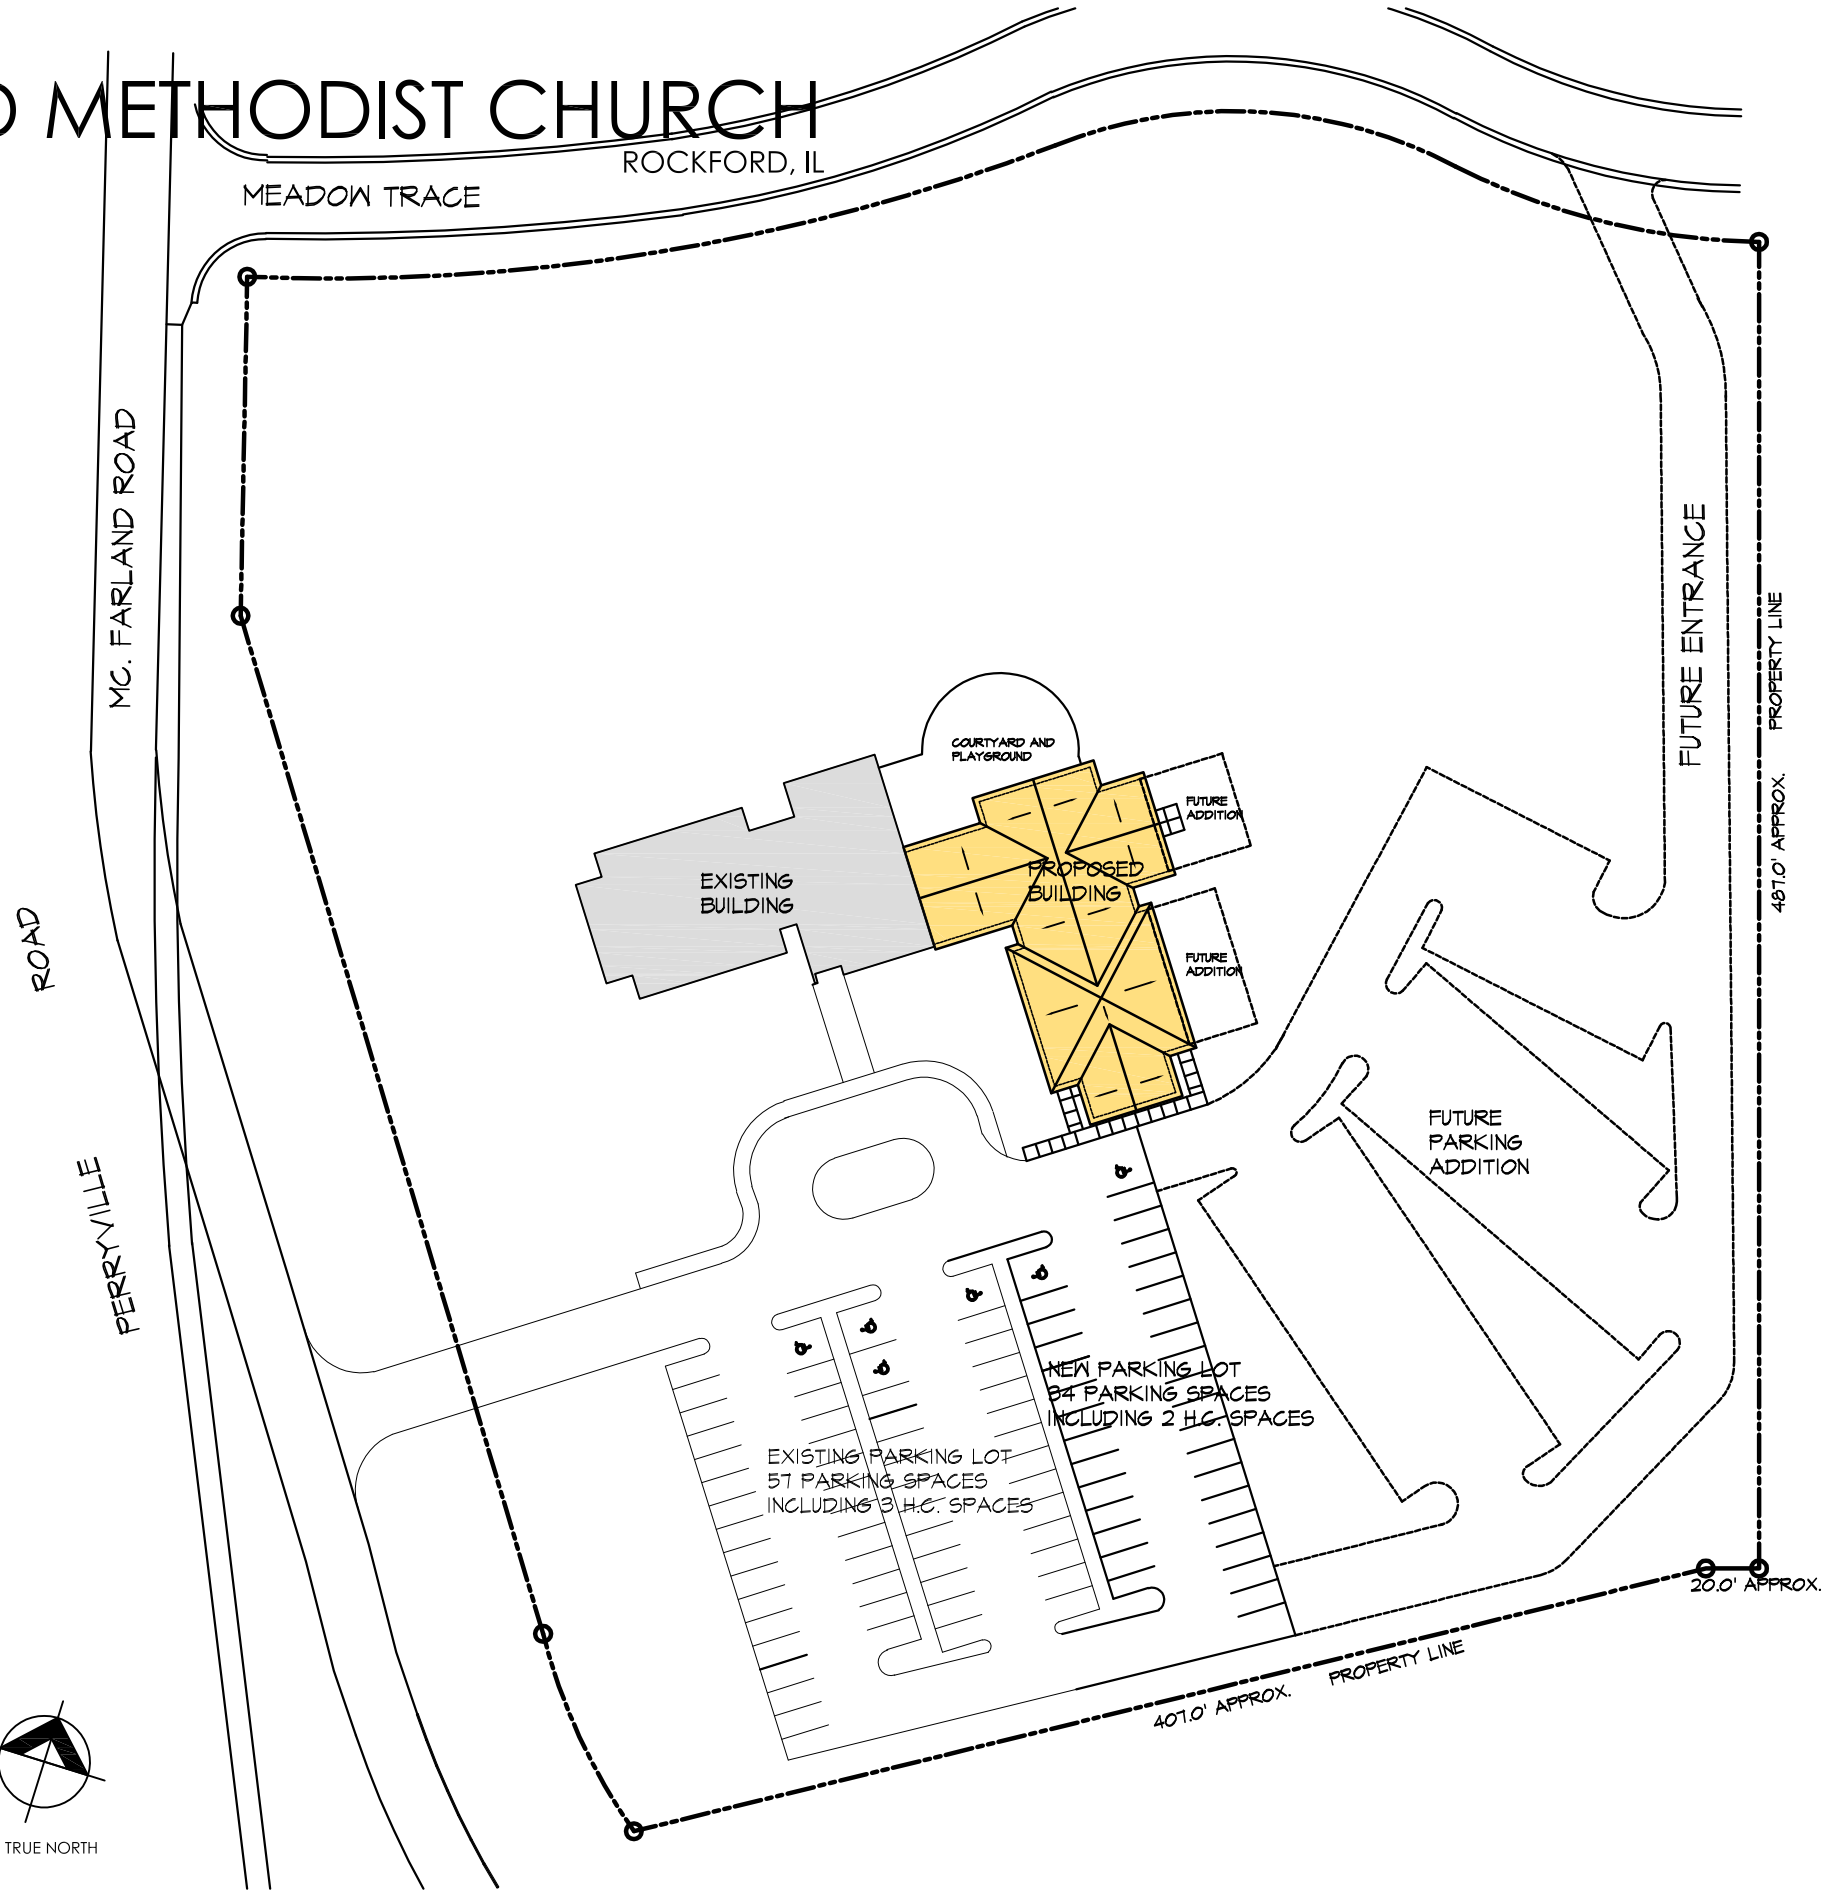

GRACE UNITED METHODIST CHURCH

ROCKFORD, IL

SITE PLAN

NOT TO SCALE PROJECT #4015

APRIL 12, 2006

PROJECT NORTH

TRUE NORTH

Saavedra Gehlhausen Architects
 Architecture • Engineering • Management
 504 North Church Street
 Rockford, Illinois 61103
 815-963-9392
 Fax: 963-9021
www.sgadesign.com